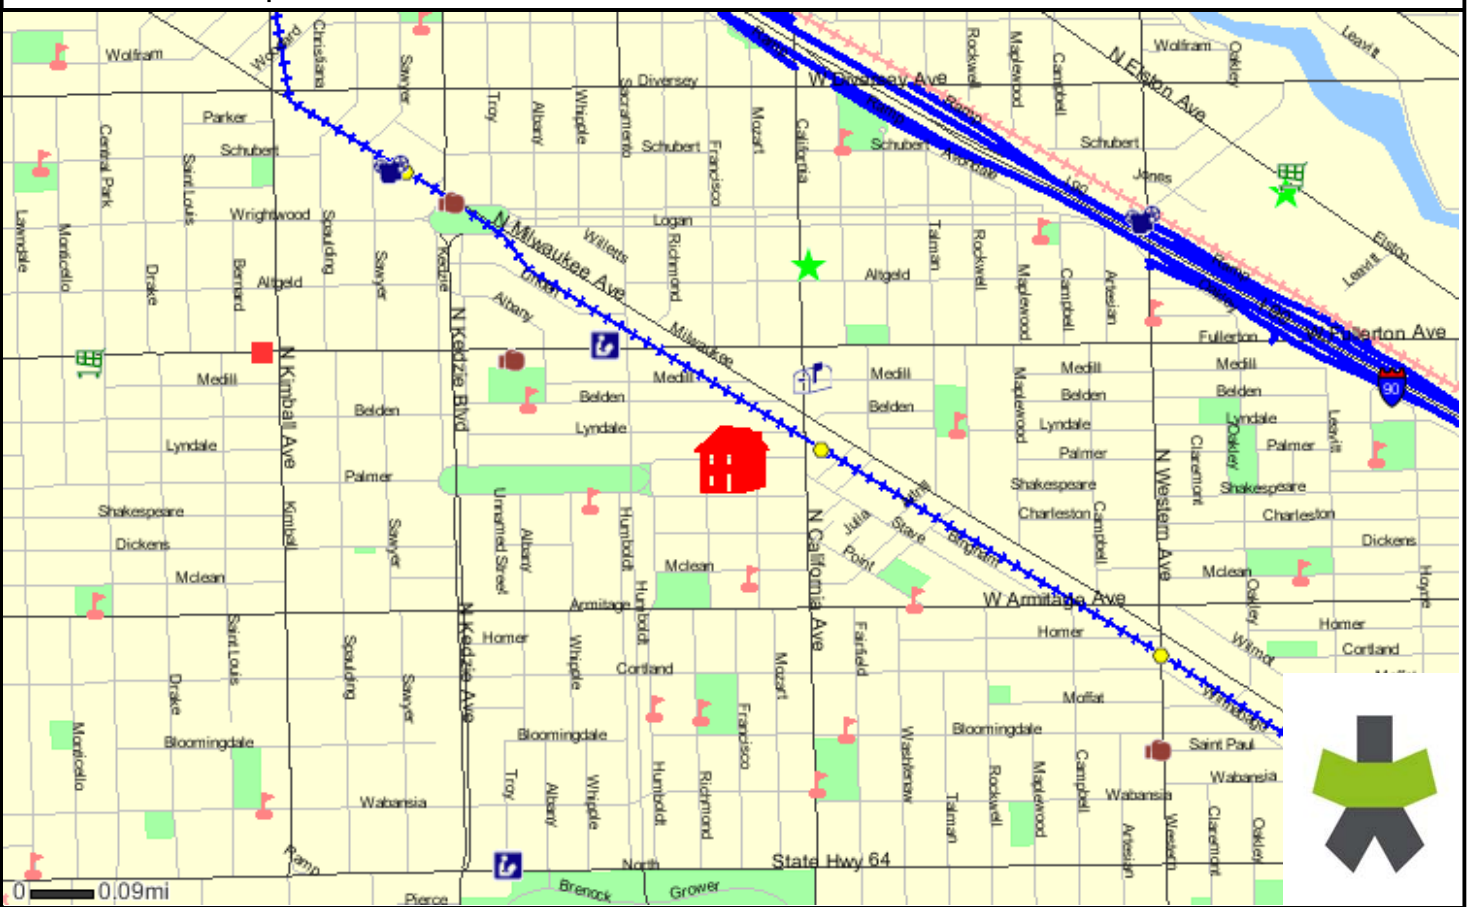

Home-Turf Report for 2859 W Palmer St 60647

Prepared by: **Big Shoulders Realty, LLC** // 773-481-0244 // bigshouldersrealty.com

©Home-Turf Marketing Systems, L.L.C. // Visit www.HomeTurfOnline.com or call 1-800-388-3189.

City Ward#: 35

Alderman: Rey Colon
2710 N Sawyer, 60647, 773-276-3535

Nearest Public High Schools:

Ramirez Computer Hs, 2435 N Western Ave, .7mi.
Devry Advantage Academy High Schl, 3300 N Campbell Ave, 1.4mi.

Nearest Private High Schools:

Josephinum Acd., 1501 N Oakley Blvd, 1.2mi.
Puerto Rican H S, 2739 W Division St, 1.3mi.
Gordon Tech High, 3633 N California Av, 1.8mi.

Nearest Public Elementary Schools:

Darwin Elem., 3116 W Belden Av, .3mi.
Goethe Elem., 2236 N Rockwell St, .3mi.

Nearest Private Elementary Schools:

St Sylvester, 3027 W Palmer Square, .2mi.
Salem Christian, 2845 W Mclean Ave, .2mi.

Nearest Daycare Centers:

A-Karrasel Child Care Centers, 3416 W Fullerton Ave, .7mi.
A-Karrasel Child Care Centers, 3030 N Kedzie Ave, 1.1mi.
A-Caring World Inc, 4310 W Fullerton Ave, 1.8mi.

Nearest Public Library:

Logan Square, 3030 W Fullerton Ave, 312-744-5295, .3mi.

Nearest Hospital:

St. Elizabeth's, 1431 N Claremont Ave, 1.2mi.

Nearest Major Grocery Stores:

Tony's Finer Foods, 3607 W Fullerton Ave, .9mi.
Strack & Van Til, 2627 N Elston Ave, 1.0mi.
Aldi, 1767 N Milwaukee Ave, 1.0mi.

Nearest Movie Theaters:

Logan Theatre, 2646 N Milwaukee Ave, 773-252-0628, .7mi.
AMC City North 14, 2600 N Western Ave, 773-394-1600, .8mi.

Nearest Health Clubs:

Curves, 3143 W Fullerton Ave, .4mi.
Cheetah Gym, N Milwaukee Ave AT N Kedzie Ave, .6mi.

Nearest Starbucks:

2543 N California Ave, .4mi.

Nearest CTA Station:

California, Blue Line (O'Hare), .1mi.

Nearest Metra Station:

Healy, 1.5mi.

Nearest Fire Station:

.1mi.

- Starbucks
- Health Club
- Dog Park
- Day Care
- Major Grocery
- Library
- Hospital
- Post Office
- Theater
- Fire Station
- School
- CTA Station
- Metra Station
- City Park

Home-Turf Marketing Systems L.L.C. and the users of Home-Turf assume no responsibility for any loss or impact resulting from the use of this information. No representations are made regarding the accuracy of the information provided. All data is subject to change and should be verified with local sources.