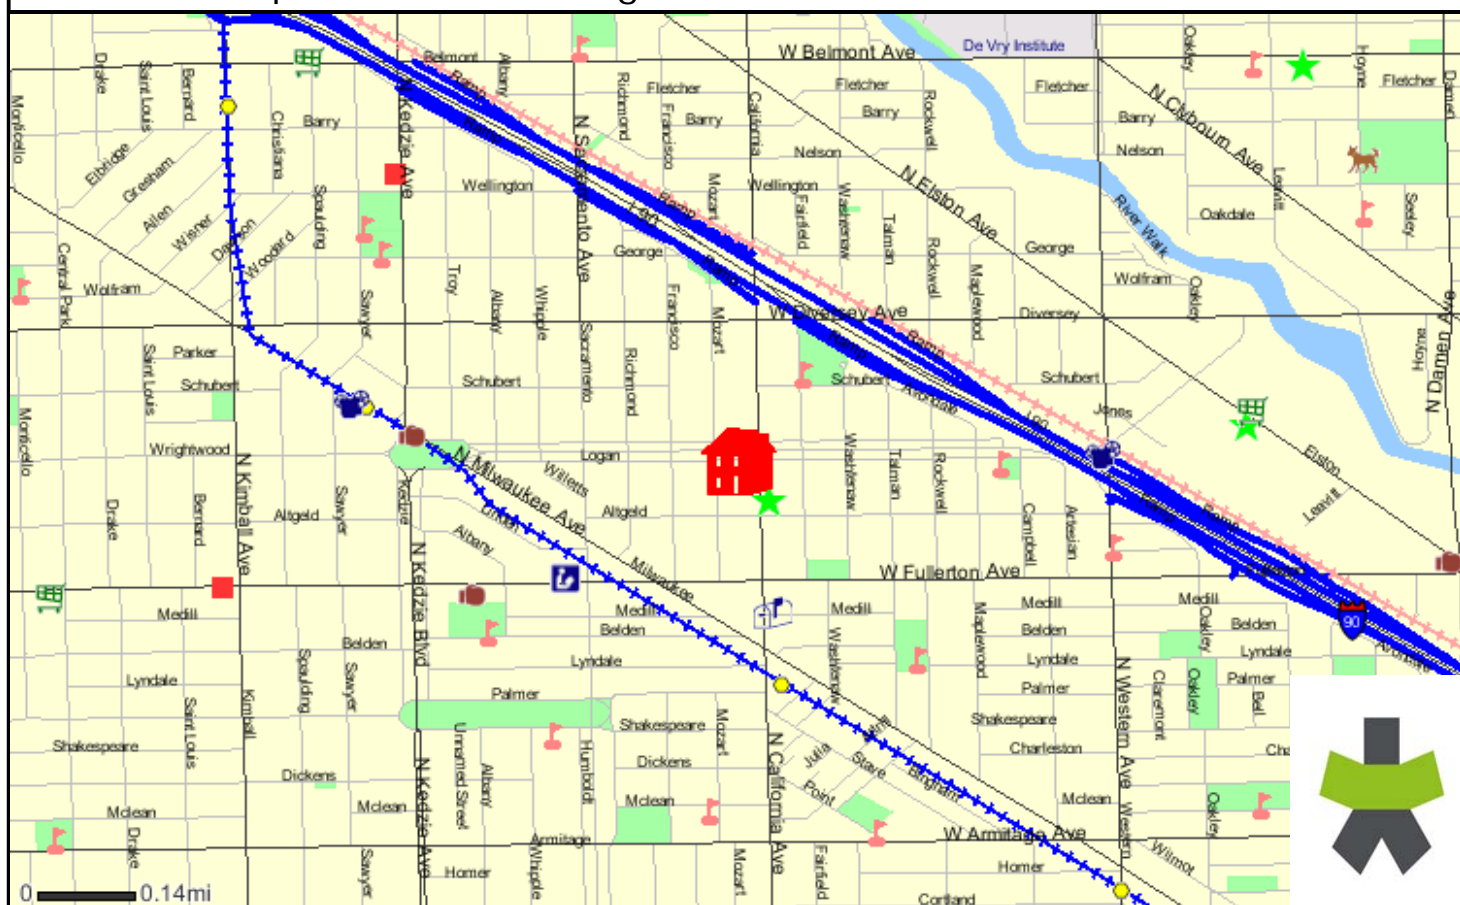

Home-Turf Report for 2810 W Logan Blvd 60647

Prepared by: **Big Shoulders Realty, LLC** // 773-481-0244 // bigshouldersrealty.com

©Home-Turf Marketing Systems, L.L.C. // Visit www.HomeTurfOnline.com or call 1-800-388-3189.

City Ward#: 35

Alderman: Rey Colon
2710 N Sawyer, 60647, 773-276-3535

Nearest Public High Schools:

Ramirez Computer Hs, 2435 N Western Ave, .6mi.
Devry Advantage Academy High Schl, 3300 N Campbell Ave, 1.0mi.

Nearest Private High Schools:

Gordon Tech High, 3633 N California Av, 1.3mi.
Josephinum Ac., 1501 N Oakley Blvd, 1.5mi.
Puerto Rican H S, 2739 W Division St, 1.8mi.

Nearest Public Elementary Schools:

Brentano Elem., 2723 N Fairfield Av, .2mi.
Goethe Elem., 2236 N Rockwell St, .5mi.

Nearest Private Elementary Schools:

St John Berchmans, 2511 W Logan Blvd, .4mi.
St Sylvester, 3027 W Palmer Square, .6mi.

Nearest Daycare Centers:

A-Karrasel Child Care Centers, 3030 N Kedzie Ave, .7mi.
A-Karrasel Child Care Centers, 3416 W Fullerton Ave, .8mi.
ABC Nursery School, 3855 N. Elston, 1.8mi.

Nearest Public Library:

Logan Square, 3030 W Fullerton Ave, 312-744-5295, .3mi.

Nearest Hospital:

St. Elizabeth's, 1431 N Claremont Ave, 1.6mi.

Nearest Major Grocery Stores:

Strack & Van Til, 2627 N Elston Ave, .7mi.
Dominick's, 3300 W Belmont Ave, 1.0mi.
Tony's Finer Foods, 3607 W Fullerton Ave, 1.0mi.

Nearest Movie Theaters:

AMC City North 14, 2600 N Western Ave, 773-394-1600, .5mi.
Logan Theatre, 2646 N Milwaukee Ave, 773-252-0628, .6mi.

Nearest Health Clubs:

Curves, 3143 W Fullerton Ave, .5mi.
Cheetah Gym, N Milwaukee Ave AT N Kedzie Ave, .5mi.

Nearest Starbucks:

2543 N California Ave, .1mi.

Nearest CTA Station:

California, Blue Line (O'Hare), .4mi.

Nearest Metra Station:

Healy, 1.6mi.

Nearest Fire Station:

.5mi.

- Starbucks
- Health Club
- Dog Park
- Day Care
- Major Grocery
- Library
- Hospital
- Post Office
- Theater
- Fire Station
- School
- CTA Station
- Metra Station
- City Park

Home-Turf Marketing Systems L.L.C. and the users of Home-Turf assume no responsibility for any loss or impact resulting from the use of this information. No representations are made regarding the accuracy of the information provided. All data is subject to change and should be verified with local sources.