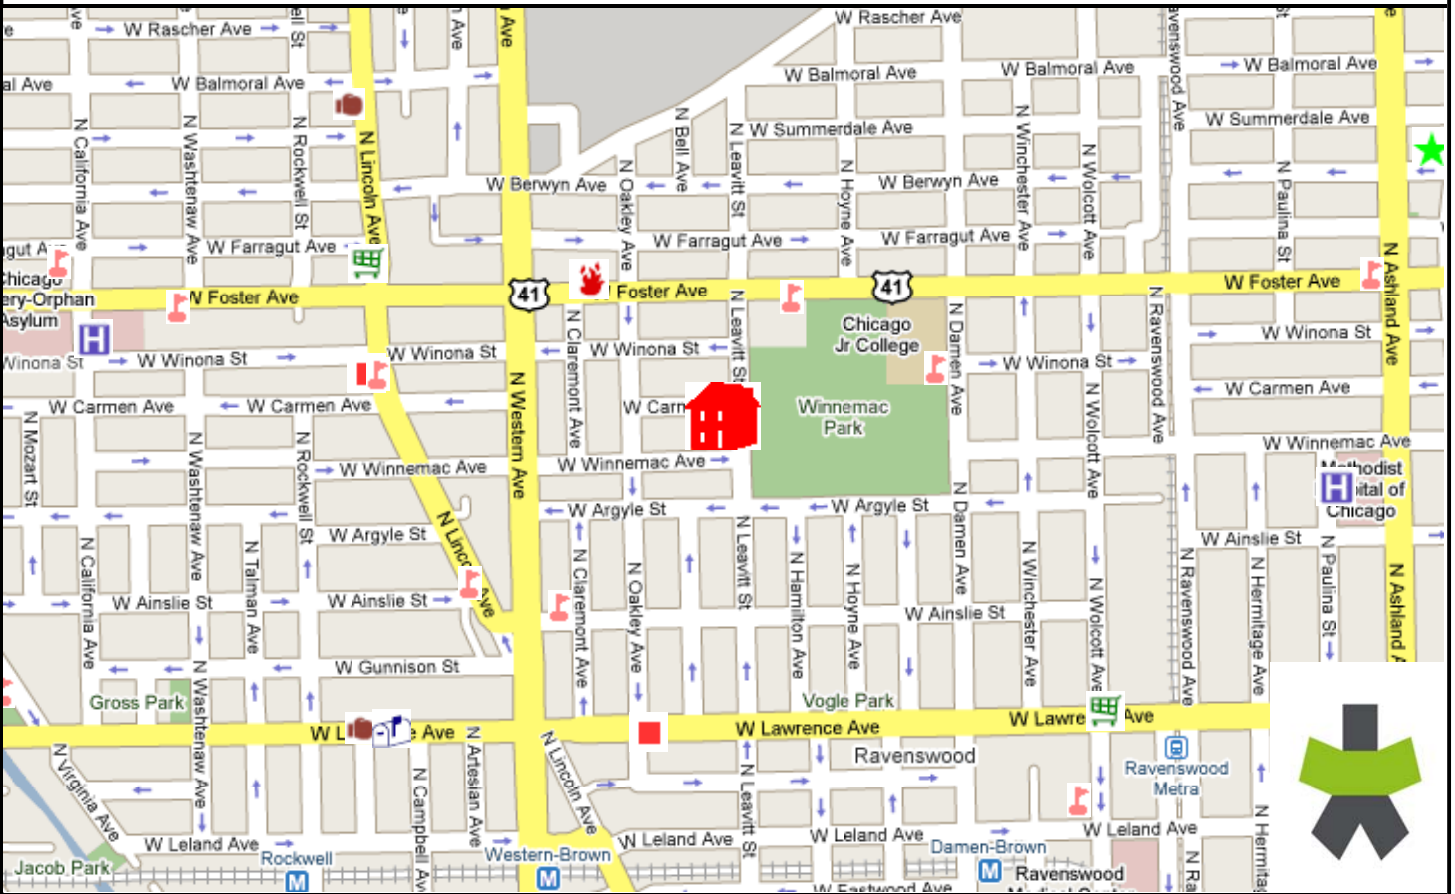

Home-Turf Report for 2208 w winnemac, chicago, il

Prepared by: **Big Shoulders Realty, LLC** // 773-481-0244 // bigshouldersrealty.com

©Home-Turf Marketing Systems, L.L.C. // Visit www.HomeTurfOnline.com or call 1-800-388-3189.

City Ward#: 47

Alderman: Eugene C. Schuler
4237 N. Lincoln Ave., 60618, 773-348-8400

Nearest Public High Schools:

Amundsen High, 5110 N Damen Ave, .3mi.
Mather High, 5835 N Lincoln Av, 1.3mi.

Nearest Private High Schools:

Lawrence Hall Youth Services, 4833 N Francisco Ave, .9mi.
St Gregory High, 1677 W Bryn Mawr Ave, 1.0mi.
Jane Addams, 1800 W Cuyler Ave, 1.3mi.

Nearest Public Elementary Schools:

Chappell Elem., 2135 W Foster Ave, .2mi.
Mcperson Elem., 4728 N Wolcott Av, .6mi.

Nearest Private Elementary Schools:

St Matthias, 4910 N Claremont Ave, .3mi.
Gateway To Learning, 4925 N Lincoln Ave, .3mi.

Nearest Daycare Centers:

Adler Schools, 2239 W Lawrence Ave, .3mi.
Little Angels Day Care II, 5117 N Lincoln Ave, .4mi.
Building Bridges Child Care, 5120 N Broadway St, 1.2mi.

Nearest Public Library:

Sulzer Regional, 4455 N Lincoln Ave, 312-744-7616, .7mi.

Nearest Hospital:

Methodist Hospital, 5025 N Paulina St, .7mi.

Nearest Major Grocery Stores:

Dominick's, 5233 N Lincoln Ave, .4mi.
Tony's Food Pantry, 1838 W Lawrence Ave, .5mi.
Aldi, 2431 W Montrose Ave, .9mi.

Nearest Movie Theaters:

Davis Theatre, 4614 N Lincoln Ave, 773-784-0893, .6mi.
Music Box, 3733 N Southport Ave, 773-871-6604, 2.0mi.

Nearest Health Clubs:

Women's Workout World, 2540 W Lawrence Ave, .5mi.
Curves, 5360 N Lincoln Ave, .6mi.

Nearest Starbucks:

4553 N Lincoln Ave, .6mi.

Nearest CTA Station:

Western, Brown Line, .5mi.

Nearest Metra Station:

Ravenswood, .6mi.

Nearest Fire Station:

.2mi.

- Starbucks
- Health Club
- Dog Park
- Day Care
- Major Grocery
- Library
- Hospital
- Post Office
- Theater
- Fire Station
- School
- CTA Station
- Metra Station
- City Park

Home-Turf Marketing Systems L.L.C. and the users of Home-Turf assume no responsibility for any loss or impact resulting from the use of this information. No representations are made regarding the accuracy of the information provided. All data is subject to change and should be verified with local sources.